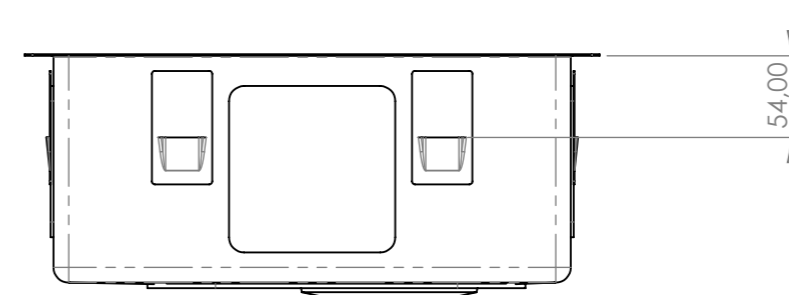

Dark Edition: 2,0mm  
SUS Brushed: 1,0mm

Difference between Dark Edition and Brushed Edition  
 QC-200-09: SUS Brushed 1mm Topplate Thickness - flat material  
 QC-200-09-B: Dark Edition 2mm Topplate Thickness - Stone Pattern Material

Queensize Camper UG  
 (Haftungsbeschränkt)  
 Alte Mühle 22d,  
 22395 Hamburg, Germany

Date	11.01.2024	Name	C. Weiss	Revision	V1
Title	QC Sink 340-290-150 (SUS brushed and Dark Edition)				
Project	QC-200-09 (-B)				
Document No	QC-200-09(-B)_Sink 340-290_Drawing_V1				