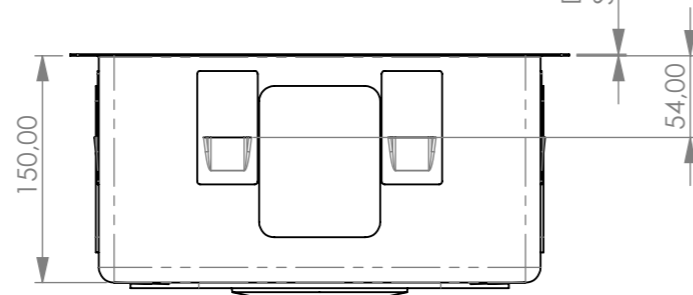

Dark Edition: 2,0mm  
SUS Brushed: 1,0mm

Difference between Dark Edition and Brushed Edition  
 QC-200-09: SUS Brushed 1mm Topplate Thickness - flat material  
 QC-200-09-B: Dark Edition 2mm Topplate Thickness - Stone Pattern Material

Queensize Camper UG  
 (Haftungsbeschränkt)  
 Alte Mühle 22d,  
 22395 Hamburg, Germany

Date	11.01.2024	Name	C. Weiss	Revision	V1
Title	QC Sink 340-290-150 (SUS brushed and Dark Edition)				
Project	QC-200-09 (-B)				
Document No	QC-200-09(-B)_Sink 340-290_Drawing_V1				